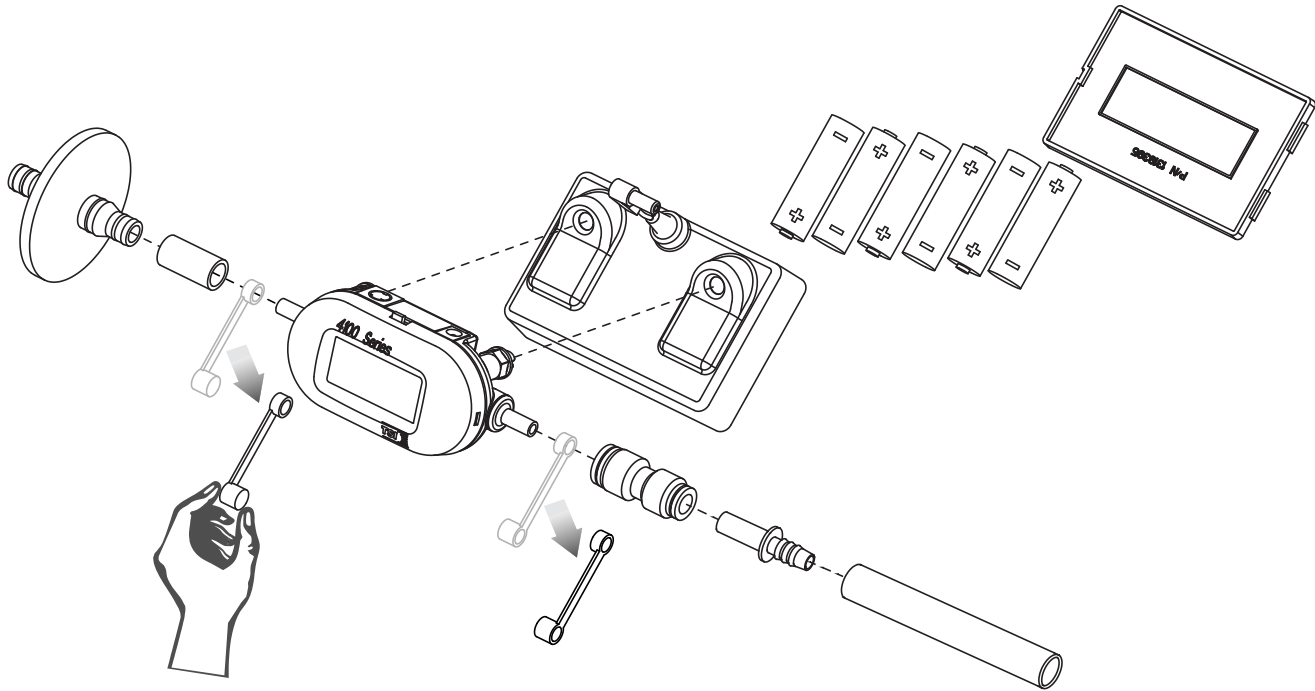

Model 4146 Calibrator

TSI Incorporated – 500 Cardigan Road, Shoreview, MN 55126 U.S.A

USA

Tel: +1 800 874 2811

E-mail: info@tsi.com

Website: www.tsi.com

P/N 1980516 Rev. C

Copyright © 2010 by TSI Incorporated